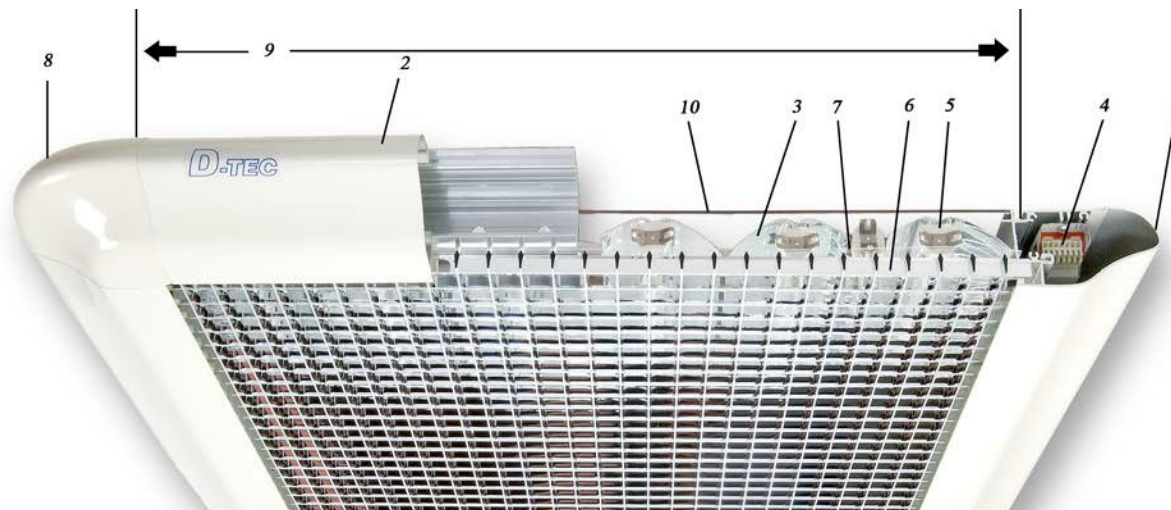

## Spare part list DENTA (T5628EL, T5628ELI)

1.	ALT5Y1160	Aluminium long side cover
2.	ALT5Y504	Aluminium short side cover
3.	RFT5	Double parabolic reflector
4.	EL2x14-35	Electronic ballast
5.	TL528865	Fluorescent tube
6.	RT5628	Diffuser
7.	IR628	Infra-red filter
8.	PHT5	Plastic corner
9.	WT5	Wire
10.	TS628 (TST628)	Top cover white (top cover transparent)